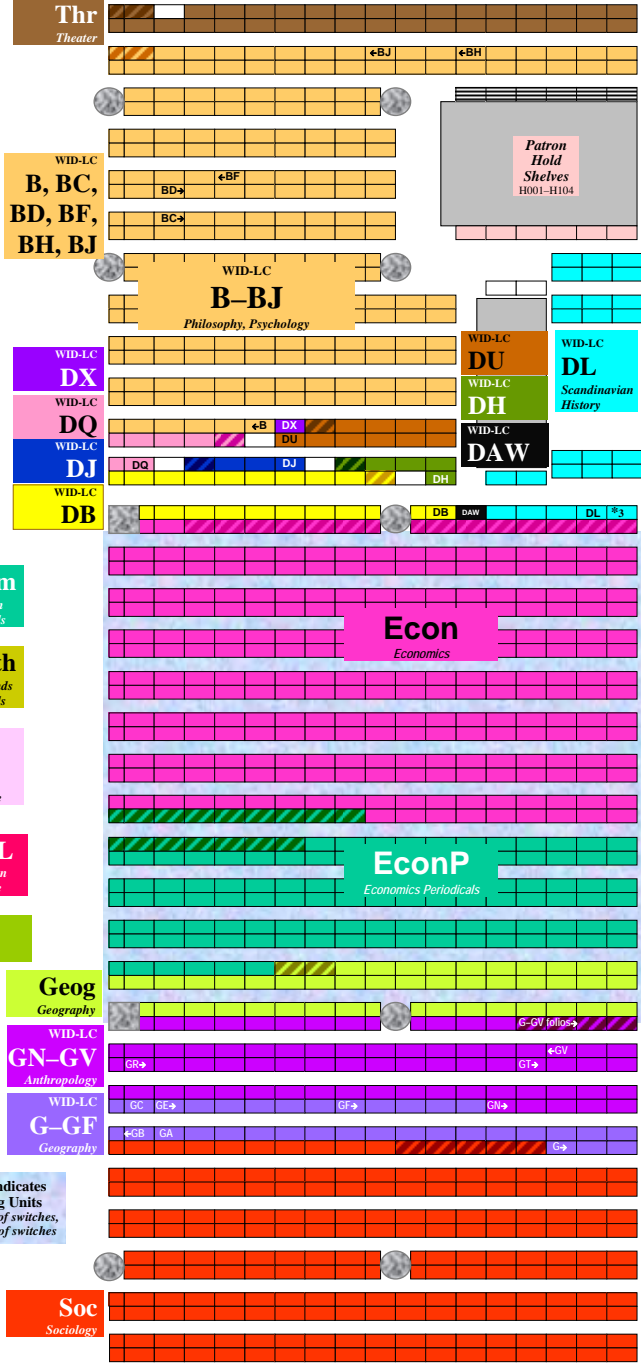

1. ← West stacks & East stacks ↓
   not in perfect scale to each other
2. DAW Central European History
   - DB Austro-Hungarian History
   - DH History of Low Countries
   - DJ Netherlands History
   - DQ Swiss History
   - DU Oceanian History
   - DX Gypsy History