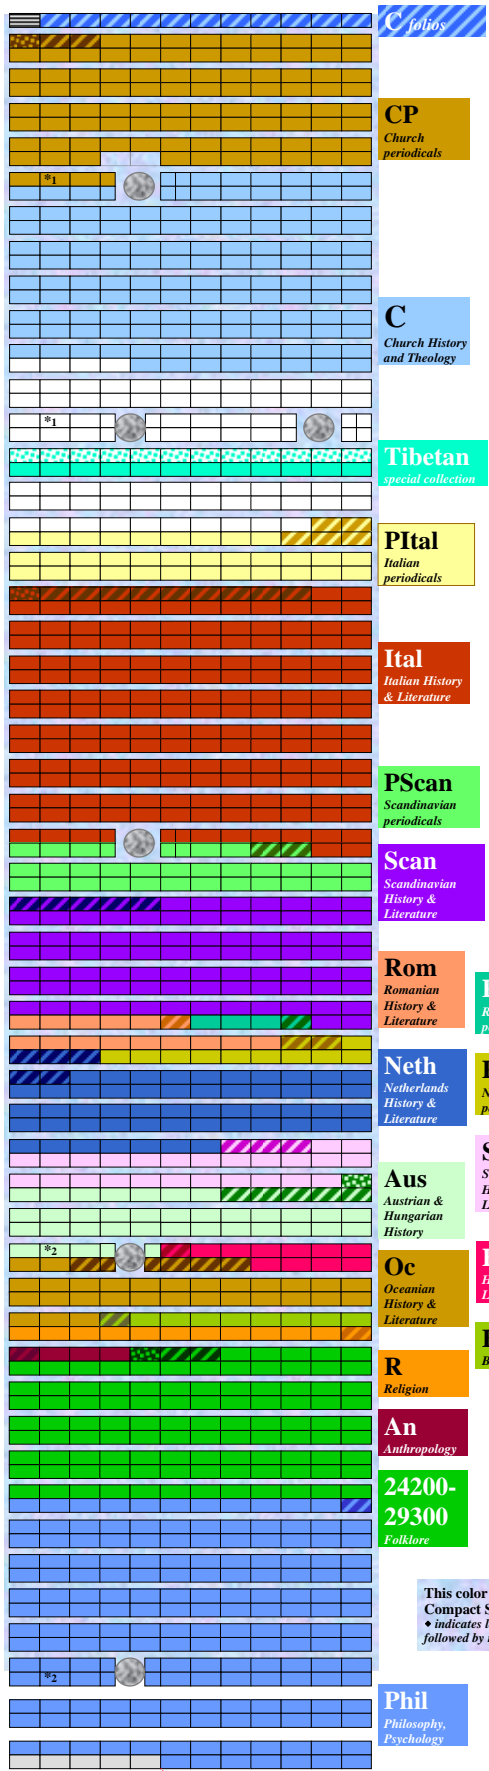

Pusey 3 Stacks