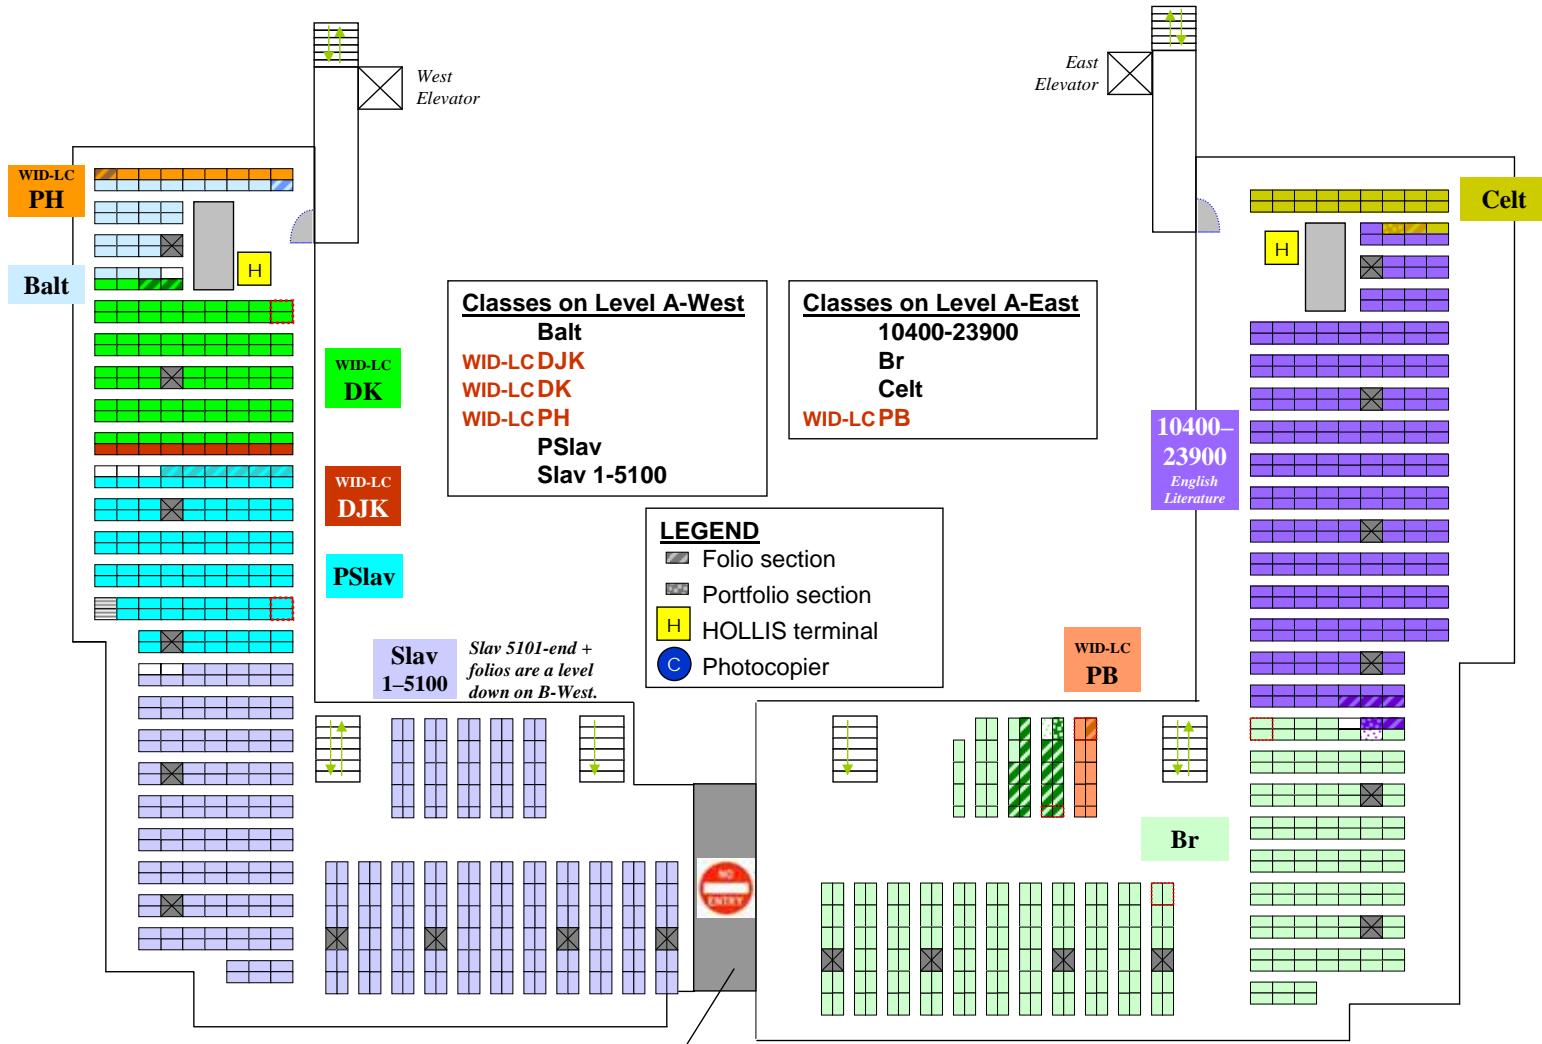

A-West

A-East

Classes on Level A-West
 Balt
 WID-LC DJK
 WID-LC DK
 WID-LC PH
 PSlav
 Slav 1-5100

Classes on Level A-East
 10400-23900
 Br
 Celt
 WID-LC PB

LEGEND
 [Grey square] Folio section
 [Grey square with X] Portfolio section
 [Yellow square with H] HOLLIS terminal
 [Blue circle with C] Photocopier

Slav 1-5100 Slav 5101-end + folios are a level down on B-West.

No crossover between A-East and A-West.

Cross over via level 6, 5, 4, 3, 2 or D. Take Elevator or stairs.

From 1-East, you can also cross over and take the corner stairs down one level.