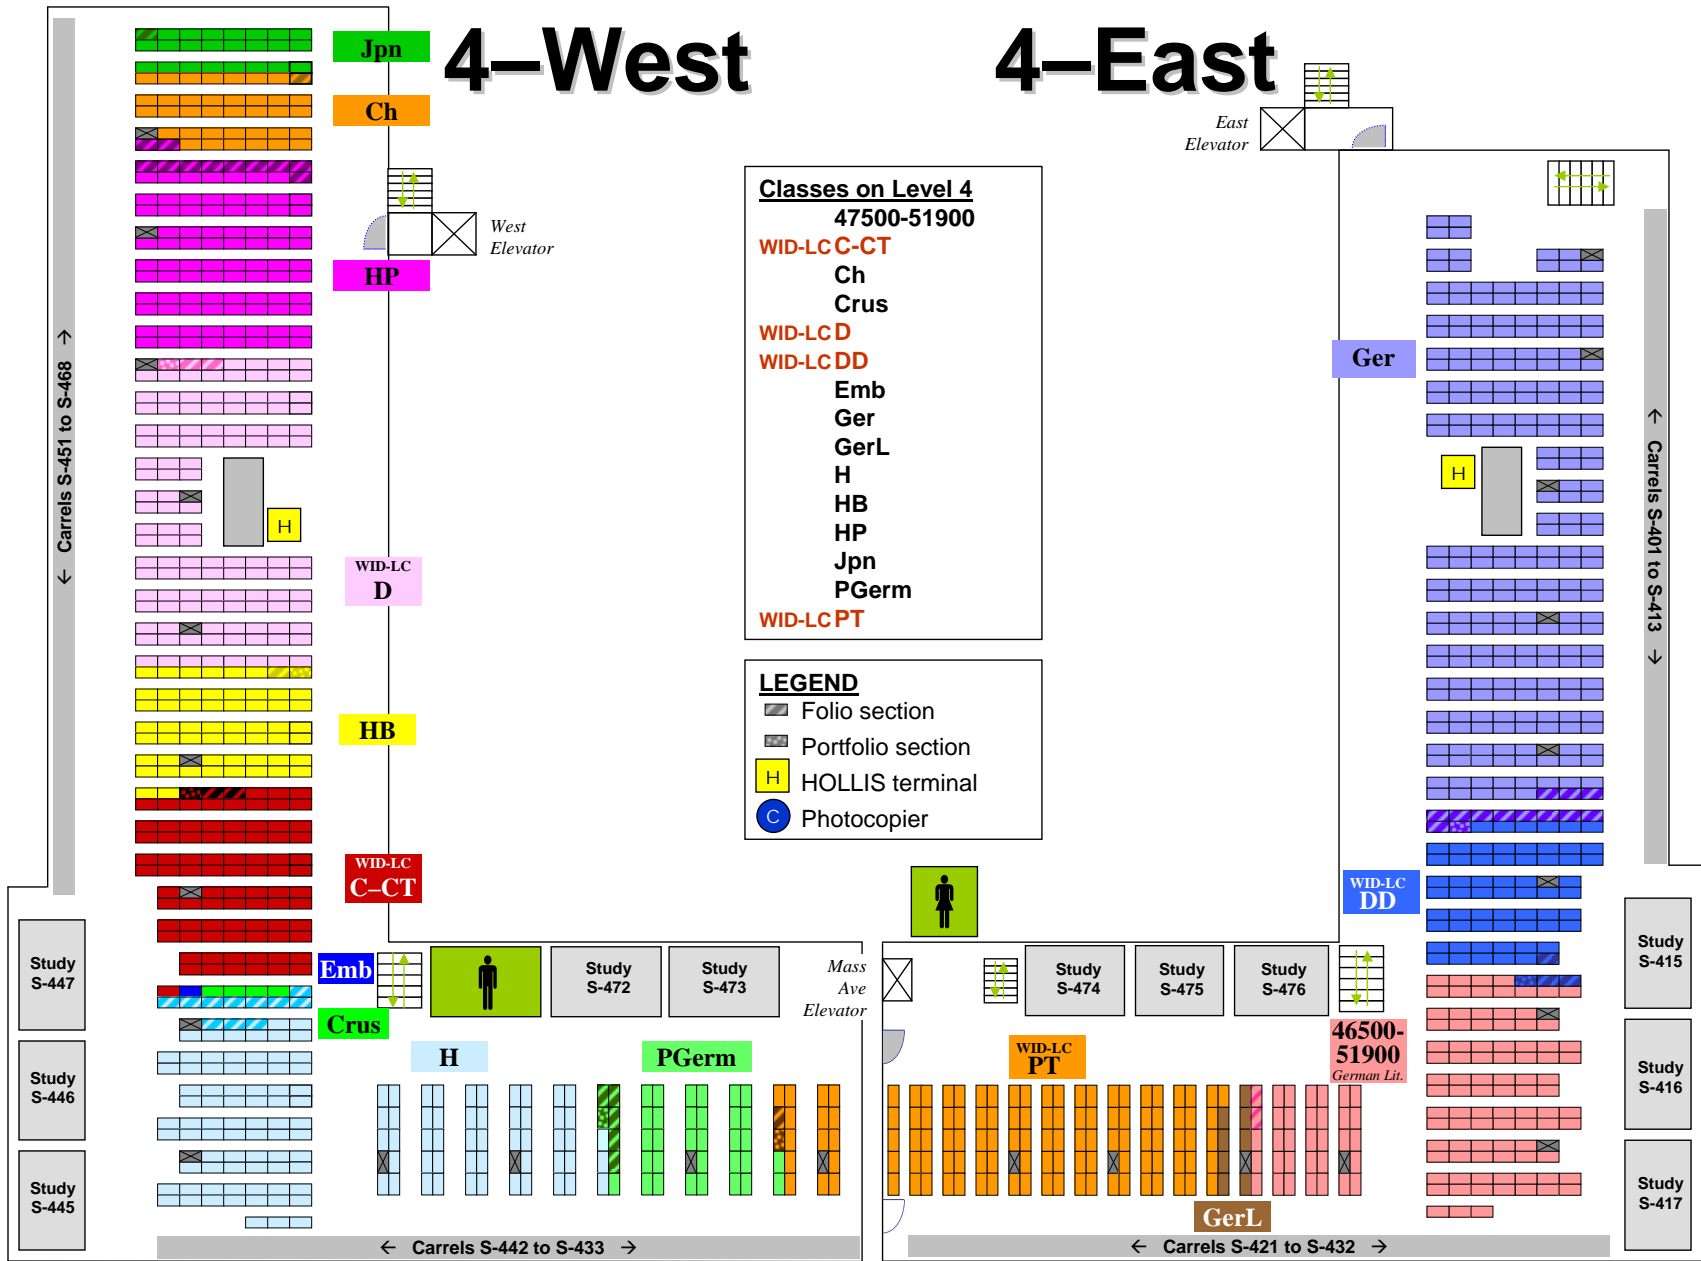

# 4-West

# 4-East

- Classes on Level 4**  
**47500-51900**
- WID-LCC-CT
  - Ch
  - Crus
  - WID-LCD
  - WID-LCDD
  - Emb
  - Ger
  - GerL
  - H
  - HB
  - HP
  - Jpn
  - PGerm
  - WID-LCPT

- LEGEND**
- Folio section
  - Portfolio section
  - HOLLIS terminal
  - Photocopier

Jpn

Ch

HP

WID-LC  
D

HB

WID-LC  
C-CT

Emb

Crus

H

PGerm

WID-LC  
PT

Ger

WID-LC  
DD

46500-  
51900  
German Lit.

East  
Elevator

West  
Elevator